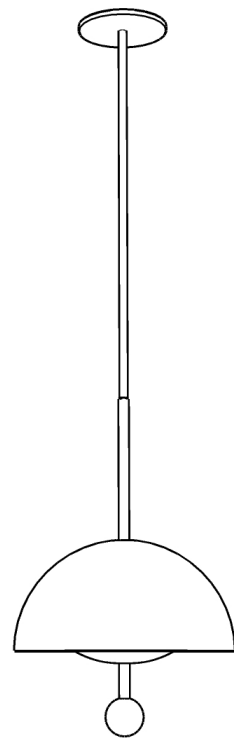

studioPGRB

BOL

A MINIMAL DESIGN COMBINES A 12" SPUN BRASS BOWL AND A 2" SOLID BRASS BALL TO CREATE A STRIKING AND BALANCED LIGHT FIXTURE.

MATERIALS

BRASS

LEAD TIME

6 TO 8 WEEKS

FINISHES

STANDARD FINISH: (NO UPCHARGE)
SATIN BRASS

FINISHES AVAILABLE AT AN UPCHARGE:
NATURAL BRASS / BRUSHED BRASS / BRUSHED NICKEL
BRUSHED PEWTER / POLISHED NICKEL / SATIN NICKEL
MATTE BLACK

studioPGRB

DIMENSIONS

PENDANT: APPROX. 12" Ø X 10" H

CANOPY: 5" Ø X .25" H

WEIGHT: 7 LBS.

LAMPING

(3) 4.5 WATT G16.5 E12 CANDELABRA BASE, LED FROSTED GLOBE BULBS (40 WATT EQUAL)

MAX SOCKET WATTAGE

MAXIMUM 75 WATT PER SOCKET

CERTIFICATION