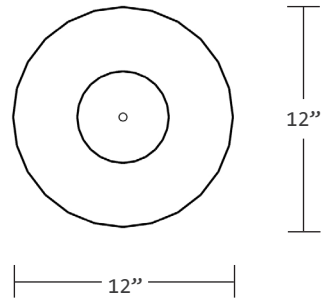

studioPGRB

DIMENSIONS

PENDANT: APPROX. 12" Ø X 10" H

CANOPY: 5" Ø X .25" H

WEIGHT: 7 LBS.

LAMPING

(3) 4.5 WATT G16.5 E12 CANDELABRA BASE, LED FROSTED GLOBE BULBS (40 WATT EQUAL)

MAX SOCKET WATTAGE

MAXIMUM 75 WATT PER SOCKET

CERTIFICATION

UL LISTED IN US & CANADA

ALL FIXTURES ARE PROUDLY MADE TO ORDER, FINISHED AND ASSEMBLED BY HAND IN OUR MIAMI, FLORIDA OR CHICAGO, ILLINOIS STUDIOS

CUSTOMIZATIONS AVAILABLE UPON REQUEST

*PRICING SUBJECT TO CHANGE WITHOUT NOTICE