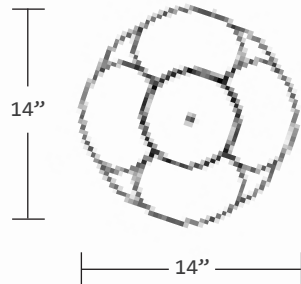

## DIMENSIONS

PENDANT: APPROX.  $\phi 14''$  X  $20''$  H

CANOPY:  $\phi 5''$  X  $.25''$  H

HEIGHT: METAL TUBE CUT TO ORDER UP TO  $36''$