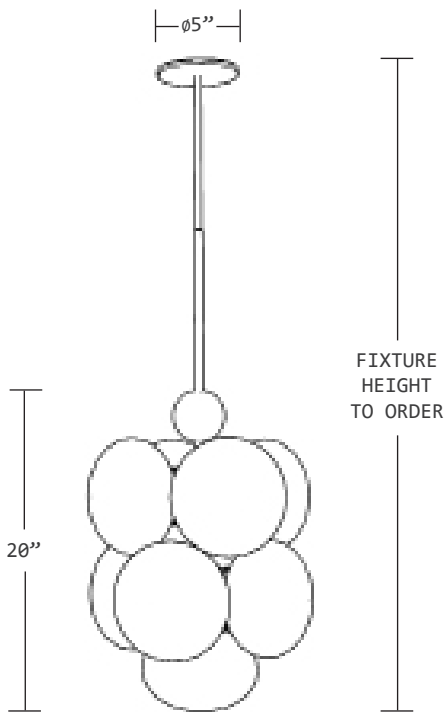

## DIMENSIONS

PENDANT: APPROX.  $\phi 14''$  X  $20''$  H

CANOPY:  $\phi 5''$  X  $.25''$  H

HEIGHT: METAL TUBE CUT TO ORDER UP TO  $36''$