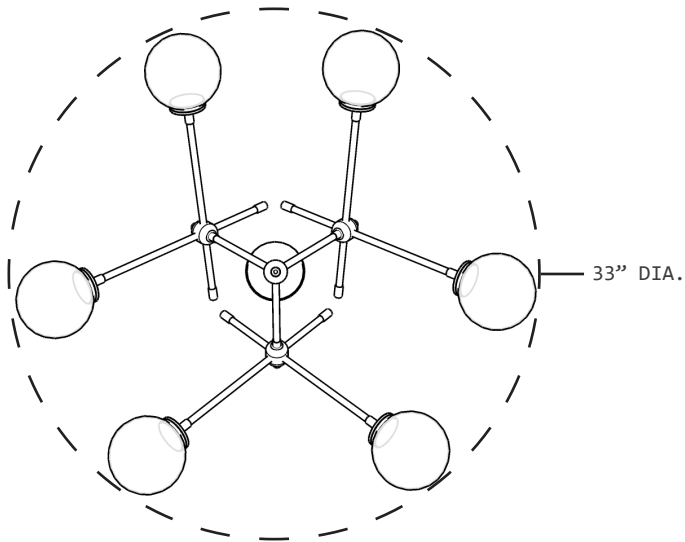

studioPGRB

GLASS SHADE

FINISHES AVAILABLE: CLEAR, OPAL GLOSS

DIMENSIONS

PENDANT: APPROX. 33" DIA. X 12" H

CANOPY: ø5" X .25" H

HEIGHT: METAL TUBE CUT TO ORDER UP TO 36"

LAMPING

(6) 5 WATT EMERY ALLEN LED COB FROSTED BULBS
E12 BASE / 450 LUMENS / 120V / 2700 KELVIN

MAX SOCKET WATTAGE

MAXIMUM 40 WATT PER SOCKET

CERTIFICATION

UL LISTED IN US & CANADA

ALL FIXTURES ARE PROUDLY MADE TO ORDER,
FINISHED AND ASSEMBLED BY HAND IN OUR
MIAMI, FLORIDA STUDIO

CUSTOMIZATIONS AVAILABLE UPON REQUEST

PRICING SUBJECT TO CHANGE WITHOUT NOTICE