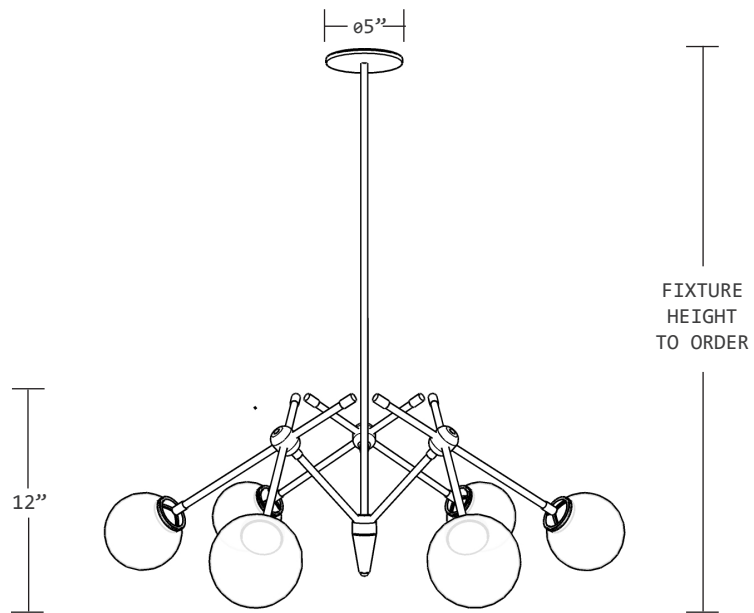

studioPGRB

GLASS SHADE

FINISHES AVAILABLE: CLEAR, OPAL GLOSS

DIMENSIONS

PENDANT: APPROX. 33" DIA. X 12" H

CANOPY: ø5" X .25" H

HEIGHT: METAL TUBE CUT TO ORDER UP TO 36"

LAMPING

(6) 5 WATT EMERY ALLEN LED COB FROSTED BULBS
E12 BASE / 450 LUMENS / 120V / 2700 KELVIN

MAX SOCKET WATTAGE

MAXIMUM 40 WATT PER SOCKET

CERTIFICATION

UL LISTED IN US & CANADA

ALL FIXTURES ARE PROUDLY MADE TO ORDER,
FINISHED AND ASSEMBLED BY HAND IN OUR
MIAMI, FLORIDA STUDIO

CUSTOMIZATIONS AVAILABLE UPON REQUEST

PRICING SUBJECT TO CHANGE WITHOUT NOTICE