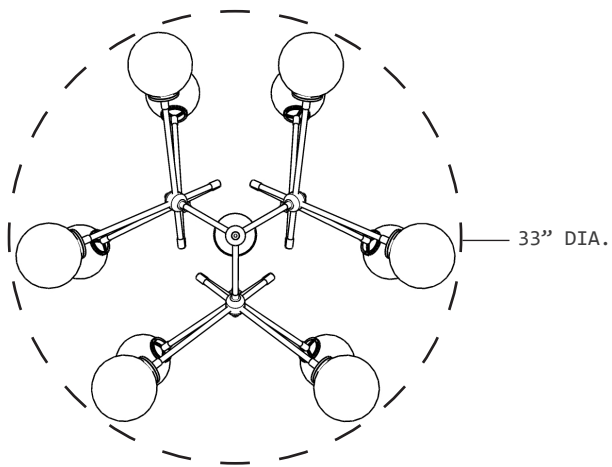

studioPGRB

SHEA 12G

WE UPDATED THE DESIGN OF OUR ORIGINAL SHEA 12 TO BRING YOU A NEW SHEA 12G. WE INTERCHANGED THE BARE BULBS FOR NEW 5" MOLD BLOWN OPAL GLASS SHADES TO MAKE IT EVEN MORE MAJESTIC THEN IT'S PREDECESSOR.

MATERIALS

BRASS, GLASS

LEAD TIME

6 TO 8 WEEKS

FINISHES

STANDARD FINISH (NO UPCHARGE):
SATIN BRASS

FINISHES AVAILABLE AT AN UPCHARGE:
NATURAL BRASS / BRUSHED BRASS / BRUSHED NICKEL
BRUSHED PEWTER / POLISHED NICKEL / MATTE BLACK

studioPGRB

GLASS SHADE

FINISHES AVAILABLE: CLEAR, OPAL GLOSS

DIMENSIONS

PENDANT: APPROX. 33" DIA. X 24" H

CANOPY: $\varnothing 5"$ X .25" H

HEIGHT: METAL TUBE CUT TO ORDER UP TO 36"

LAMPING

(6) 5 WATT EMERY ALLEN LED COB FROSTED BULBS
E12 BASE / 450 LUMENS / 120V / 2700 KELVIN

MAX SOCKET WATTAGE

MAXIMUM 25 WATT PER SOCKET

CERTIFICATION

UL LISTED IN US & CANADA

ALL FIXTURES ARE PROUDLY MADE TO ORDER,
FINISHED AND ASSEMBLED BY HAND IN OUR
MIAMI, FLORIDA STUDIO