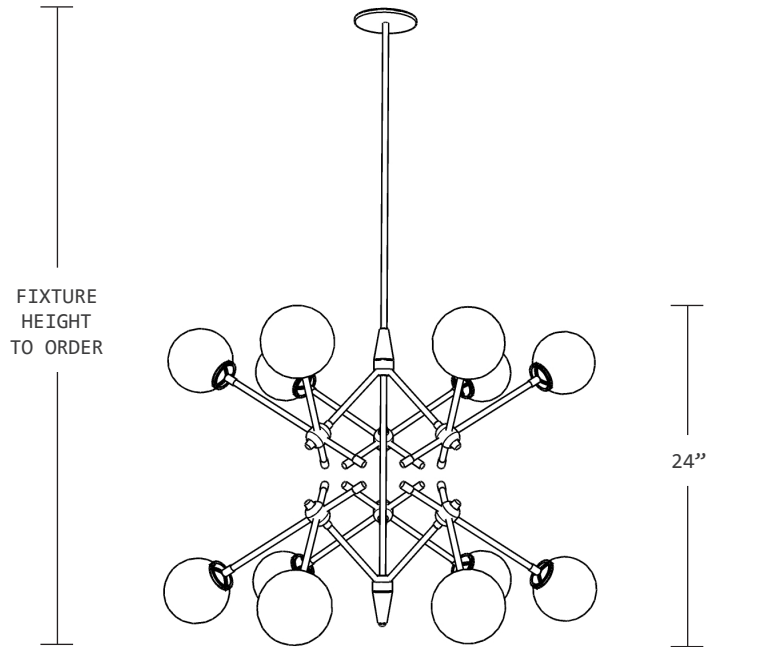

studioPGRB

SHEA 12G

WE UPDATED THE DESIGN OF OUR ORIGINAL SHEA 12 TO BRING YOU A NEW SHEA 12G. WE INTERCHANGED THE BARE BULBS FOR NEW 5" MOLD BLOWN OPAL GLASS SHADES TO MAKE IT EVEN MORE MAJESTIC THEN IT'S PREDECESSOR.

MATERIALS

BRASS, GLASS

LEAD TIME

6 TO 8 WEEKS

FINISHES

STANDARD FINISH (NO UPCHARGE):
SATIN BRASS

FINISHES AVAILABLE AT AN UPCHARGE:
NATURAL BRASS / BRUSHED BRASS / BRUSHED NICKEL
BRUSHED PEWTER / POLISHED NICKEL / MATTE BLACK

studioPGRB

GLASS SHADE

FINISHES AVAILABLE: CLEAR, OPAL GLOSS

DIMENSIONS

PENDANT: APPROX. 33" DIA. X 24" H

CANOPY: $\varnothing 5"$ X .25" H

HEIGHT: METAL TUBE CUT TO ORDER UP TO 36"

LAMPING