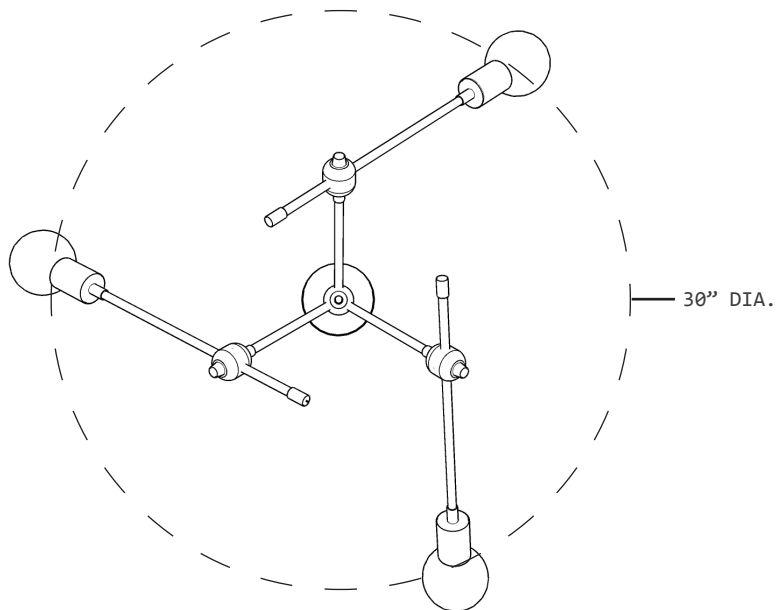

studioPGRB

GLASS SHADE

FINISHES AVAILABLE: N/A

DIMENSIONS

PENDANT: APPROX. 30'' DIA. X 22'' H

CANOPY: $\varnothing 5''$ X .25'' H

HEIGHT: 12'' BRASS DROP STEM (CUSTOMIZABLE)

SVT WIRE: 8'-0'' SVT WIRE PROVIDED (BLACK OR WHITE)

LAMPING

(3) 5 WATT G25 LED FROSTED BULBS

E26 BASE / 450 LUMENS / 120V / 2700 KELVIN

MAX SOCKET WATTAGE

MAXIMUM 60 WATT PER SOCKET

CERTIFICATION

UL LISTED IN US & CANADA

ALL FIXTURES ARE PROUDLY MADE TO ORDER,
FINISHED AND ASSEMBLED BY HAND IN OUR
MIAMI, FLORIDA STUDIO

CUSTOMIZATIONS AVAILABLE UPON REQUEST

PRICING SUBJECT TO CHANGE WITHOUT NOTICE