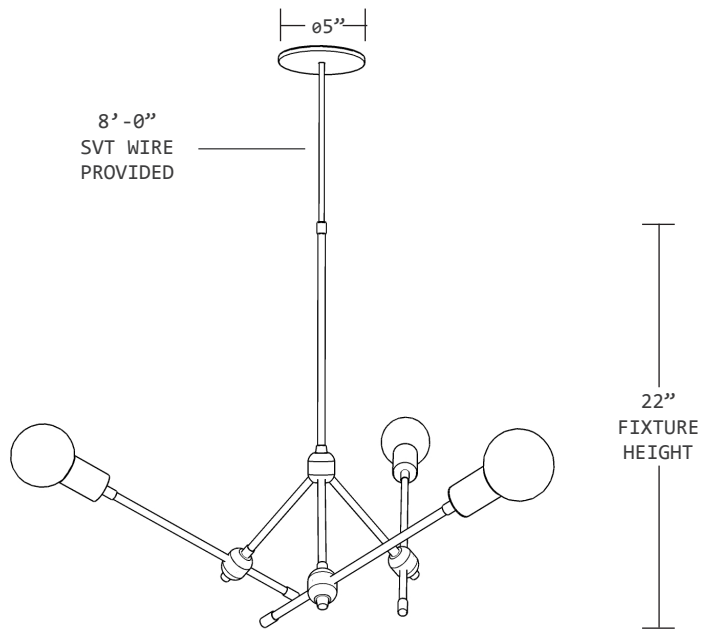

studioPGRB

GLASS SHADE

FINISHES AVAILABLE: N/A

DIMENSIONS

PENDANT: APPROX. 30'' DIA. X 22'' H

CANOPY: $\varnothing 5''$ X .25'' H

HEIGHT: 12'' BRASS DROP STEM (CUSTOMIZABLE)

SVT WIRE: 8'-0'' SVT WIRE PROVIDED (BLACK OR WHITE)

LAMPING

(3) 5 WATT G25 LED FROSTED BULBS

E26 BASE / 450 LUMENS / 120V / 2700 KELVIN

MAX SOCKET WATTAGE

MAXIMUM 60 WATT PER SOCKET

CERTIFICATION

UL LISTED IN US & CANADA

ALL FIXTURES ARE PROUDLY MADE TO ORDER,
FINISHED AND ASSEMBLED BY HAND IN OUR
MIAMI, FLORIDA STUDIO

CUSTOMIZATIONS AVAILABLE UPON REQUEST

PRICING SUBJECT TO CHANGE WITHOUT NOTICE