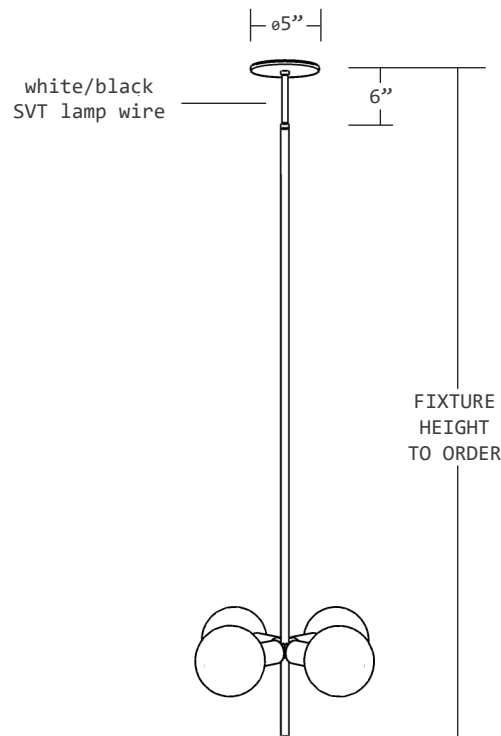

studioPGRB

DIMENSIONS

PENDANT: 18" DIA. X HEIGHT TO ORDER

CANOPY: ø5" X .25" H

HEIGHT: METAL TUBE CUT TO ORDER UP TO 36"

WEIGHT: 6 LBS

LAMPING

(4) 5 WATT G40 CLEAR OR FROSTED LED GLOBE BULBS
DIMMABLE / E26 BASE / 450 LUMENS / 120V / 2700 KELVIN

MAX SOCKET WATTAGE

MAXIMUM 40 WATT PER SOCKET

CERTIFICATION

UL LISTED IN US & CANADA

ALL FIXTURES ARE PROUDLY MADE TO ORDER,
FINISHED AND ASSEMBLED BY HAND IN OUR
MIAMI, FLORIDA OR CHICAGO, ILLINOIS STUDIOS