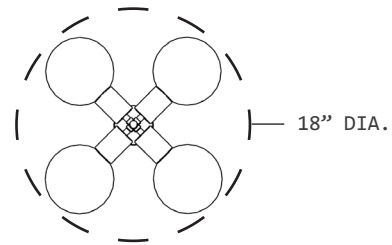

studioPGRB

LINEAR 4

STRAIGHT, DIRECT AND UNDEVIATING ARE ALL SYNONYMS OF THE WORD LINEAR AND ALSO THE DESIGN CONCEPT BEHIND OUR LINEAR COLLECTION. THE LINEAR 4 PENDANT EMBODIES THE IDEOLOGY OF MINIMAL DESIGN WITH IT'S TALL SLENDER FRAME ELEGANTLY PUNCTUATED BY FOUR POINTS OF LIGHT.

studioPGRB

DIMENSIONS

PENDANT: 18" DIA. X HEIGHT TO ORDER

CANOPY: ø5" X .25" H

HEIGHT: METAL TUBE CUT TO ORDER UP TO 36"

WEIGHT: 6 LBS

LAMPING

(4) 5 WATT G40 CLEAR OR FROSTED LED GLOBE BULBS
DIMMABLE / E26 BASE / 450 LUMENS / 120V / 2700 KELVIN