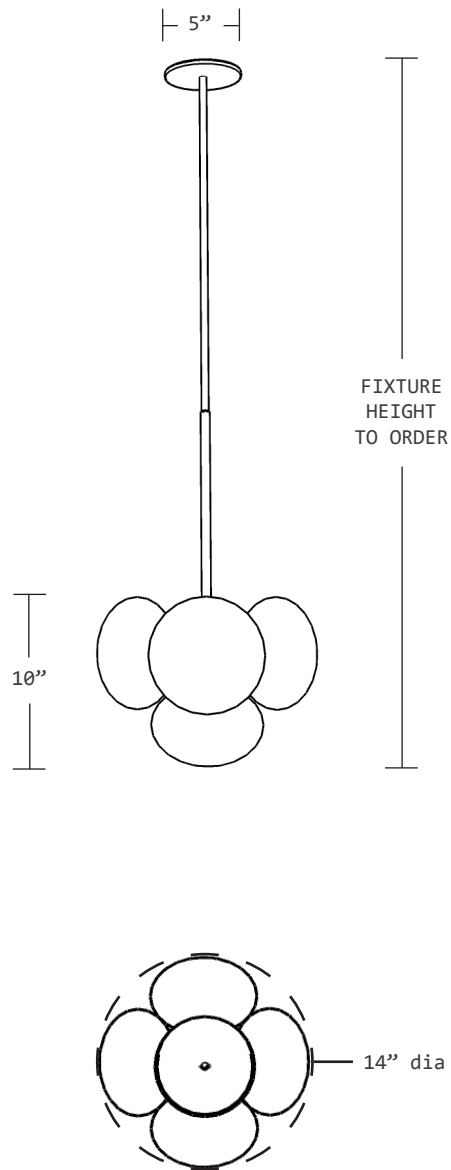

studioPGRB

ALLURE 4.1

FIVE MUSHROOM SHAPED MATTE FROSTED GLASS GLOBES COME TOGETHER TO CREATE A BEAUTIFULLY MINIMAL YET ELEGANT LIGHT FIXTURE.

MATERIALS

BRASS, FROSTED GLASS

LEAD TIME

6 TO 8 WEEKS

FINISHES

DIMENSIONS

PENDANT: APPROX. 14" W X 14" D X 10" H

CANOPY: 5" Ø X .25" H

HEIGHT: METAL TUBE CUT TO ORDER UP TO 36"

LAMPING

(5) 5 WATT G16 LED FROSTED GLOBE BULBS (40 WATT EQUAL)
DIMMABLE / E26 BASE / 300 LUMENS / 120V / 2700 KELVIN

MAX SOCKET WATTAGE

MAXIMUM 60 WATT PER SOCKET

CERTIFICATION

UL LISTED IN US & CANADA

ALL FIXTURES ARE PROUDLY MADE TO ORDER,
FINISHED AND ASSEMBLED BY HAND IN OUR
MIAMI, FLORIDA OR CHICAGO, ILLINOIS STUDIOS