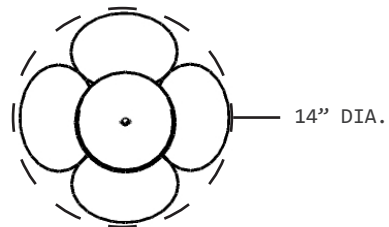

studioPGRB

ALLURE 4

FOUR MUSHROOM SHAPED MATTE FROSTED GLASS GLOBES COME TOGETHER TO CREATE A BEAUTIFULLY MINIMAL YET ELEGANT LIGHT FIXTURE.

MATERIALS

BRASS, FROSTED GLASS

LEAD TIME

6 TO 8 WEEKS

FINISHES

DIMENSIONS

PENDANT: APPROX. 14" DIA. X 12" H

CANOPY: 5" \varnothing X .25" H

HEIGHT: METAL TUBE CUT TO ORDER UP TO 36"

LAMPING

(4) 5 WATT G16 LED FROSTED GLOBE BULBS (40 WATT EQUAL)
DIMMABLE / E26 BASE / 300 LUMENS / 120V / 2700 KELVIN