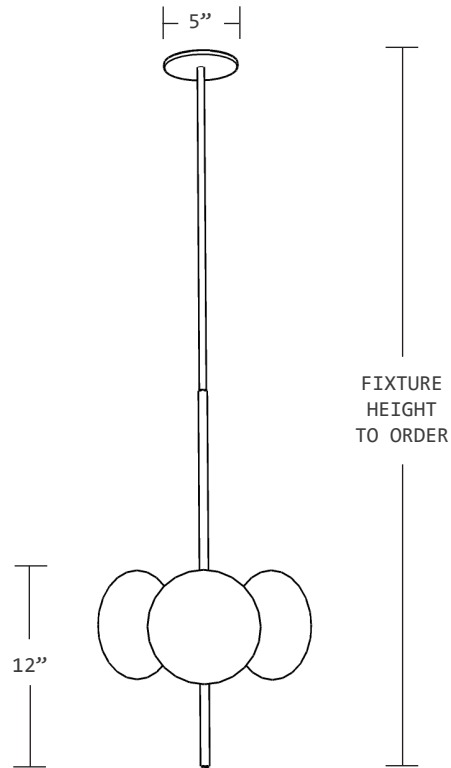

studioPGRB

ALLURE 4

FOUR MUSHROOM SHAPED MATTE FROSTED GLASS GLOBES COME TOGETHER TO CREATE A BEAUTIFULLY MINIMAL YET ELEGANT LIGHT FIXTURE.

MATERIALS

BRASS, FROSTED GLASS

LEAD TIME

6 TO 8 WEEKS

FINISHES

DIMENSIONS

PENDANT: APPROX. 14" DIA. X 12" H

CANOPY: 5" \varnothing X .25" H

HEIGHT: METAL TUBE CUT TO ORDER UP TO 36"

LAMPING

(4) 5 WATT G16 LED FROSTED GLOBE BULBS (40 WATT EQUAL)
DIMMABLE / E26 BASE / 300 LUMENS / 120V / 2700 KELVIN

MAX SOCKET WATTAGE

MAXIMUM 60 WATT PER SOCKET

CERTIFICATION

UL LISTED IN US & CANADA

ALL FIXTURES ARE PROUDLY MADE TO ORDER,
FINISHED AND ASSEMBLED BY HAND IN OUR
MIAMI, FLORIDA OR CHICAGO, ILLINOIS STUDIOS